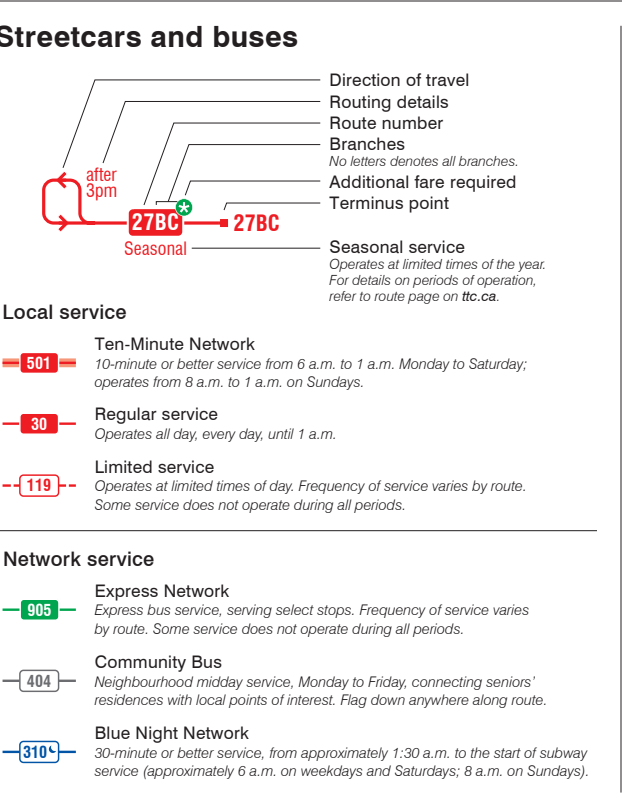

System Map

Transit partners

GO Transit
1-888-GO-TURN-GO
gotransit.com

York Region Transit
1-866-MOVE-YRT
yrt.ca

MiWay
905-615-INFO
miway.ca

Brampton Transit
905-874-2999
bramptontransit.com

Durham Region Transit
1-866-247-0055
durhamregiontransit.com