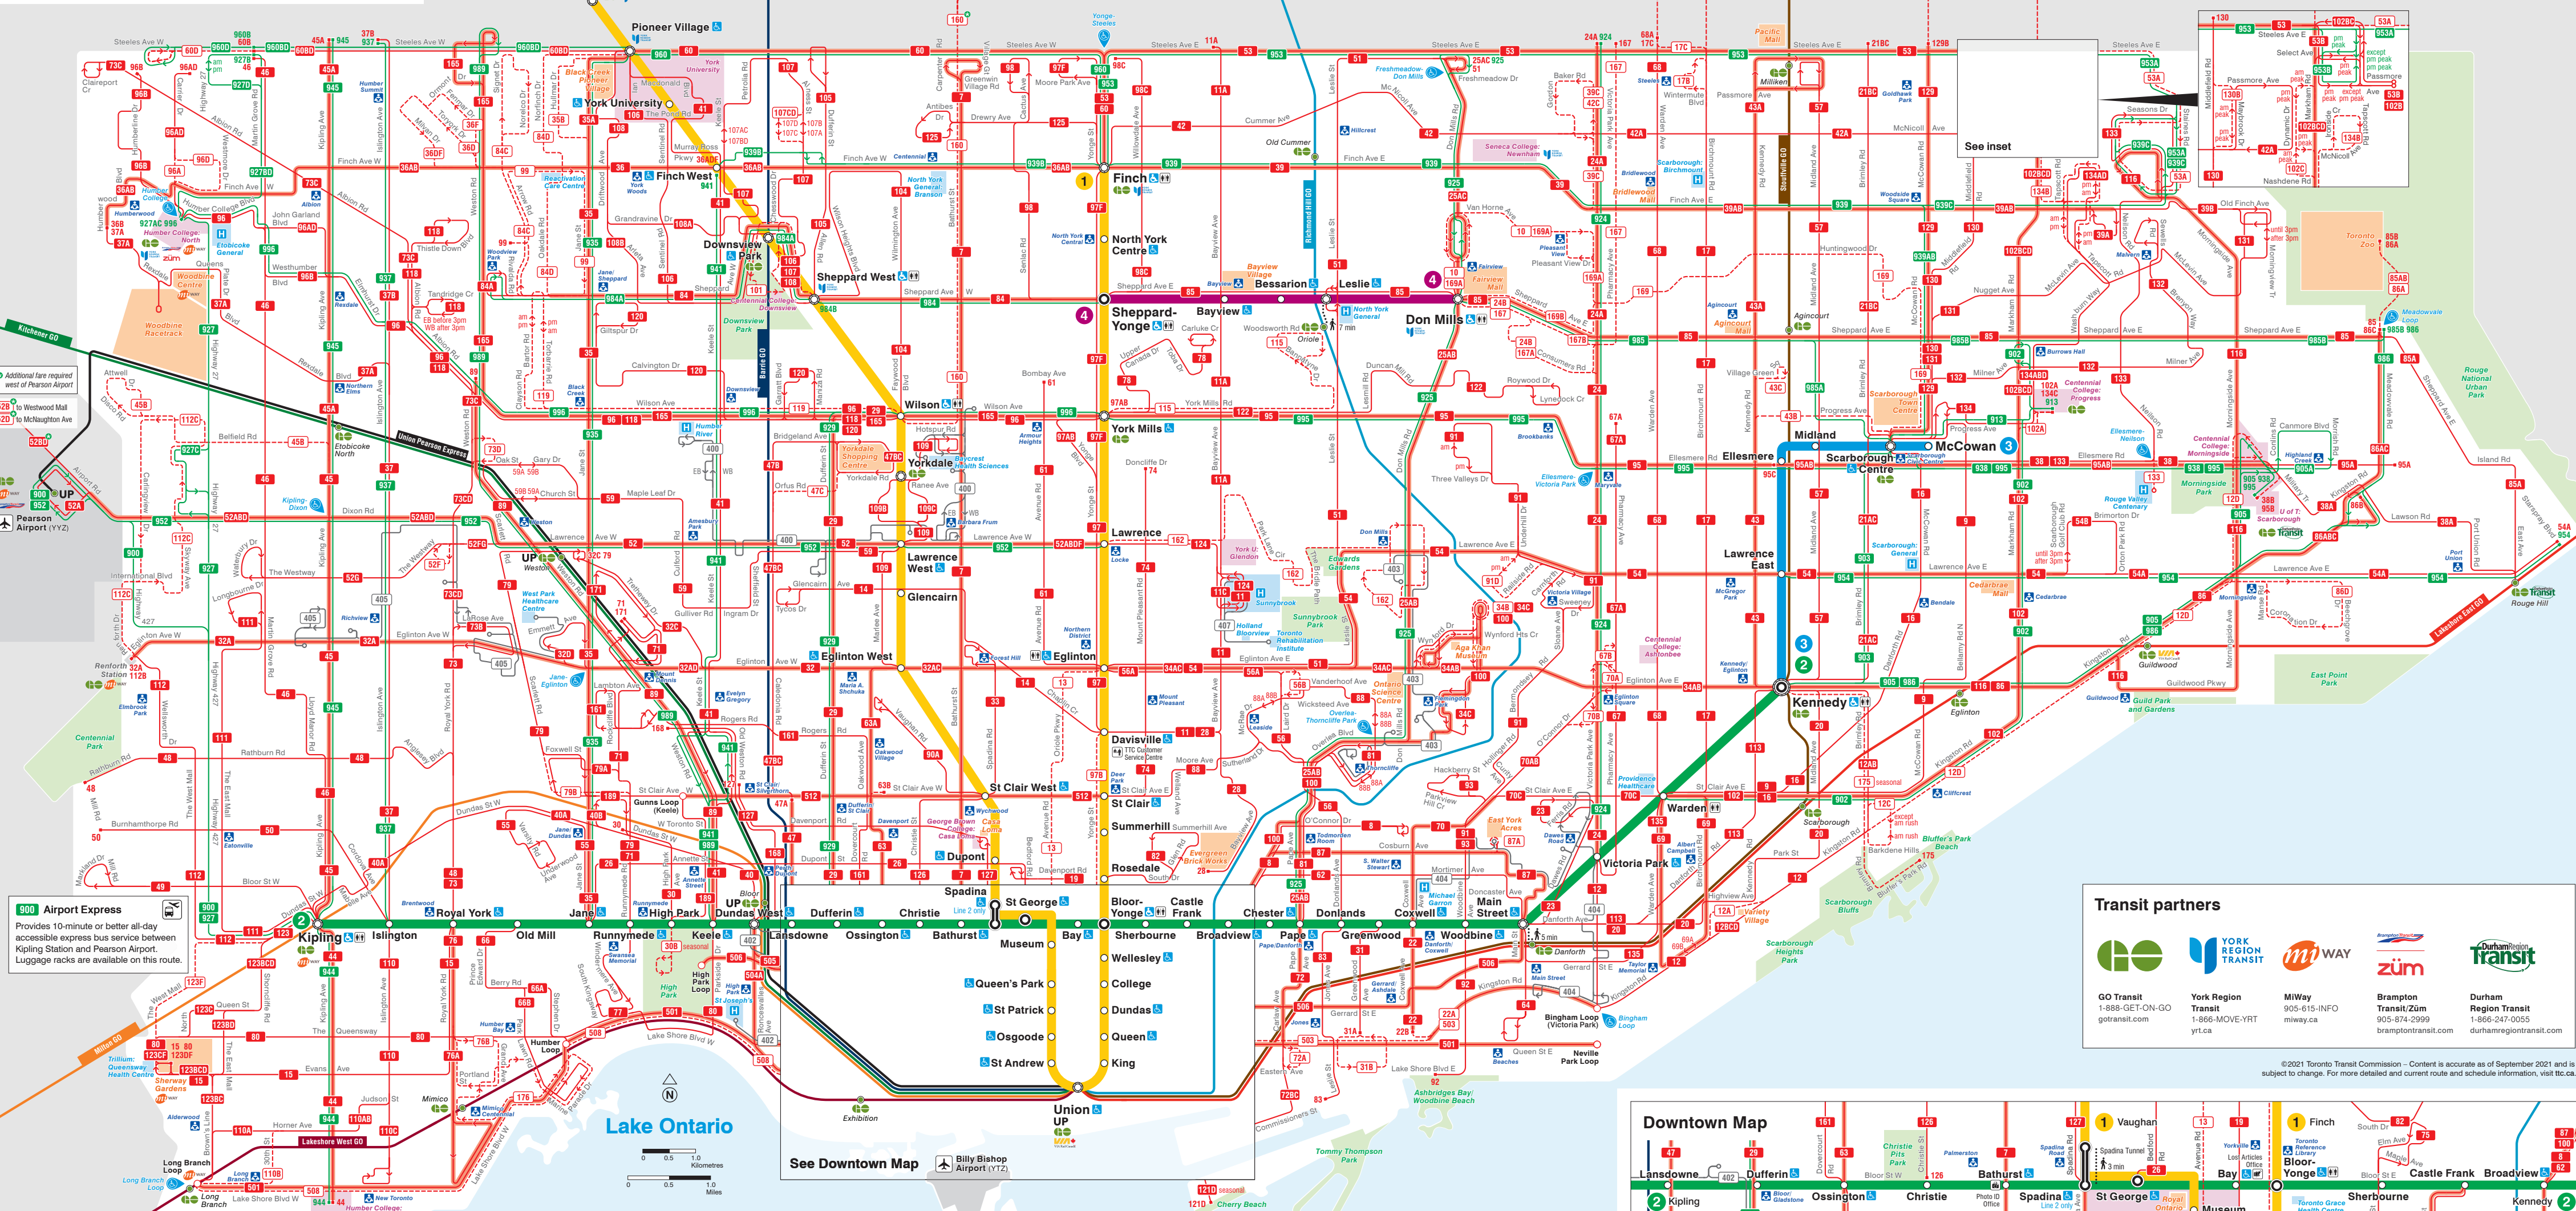

System Map

Transit partners

GO Transit
1-888-GO-TURN-GO
gotransit.com

York Region Transit
1-866-MOVE-YRT
yrt.ca

MiWay
905-615-INFO
miway.ca

Brampton Transit
905-874-2999
bramptontransit.com

Durham Region Transit
1-866-247-0055
durhamregiontransit.com