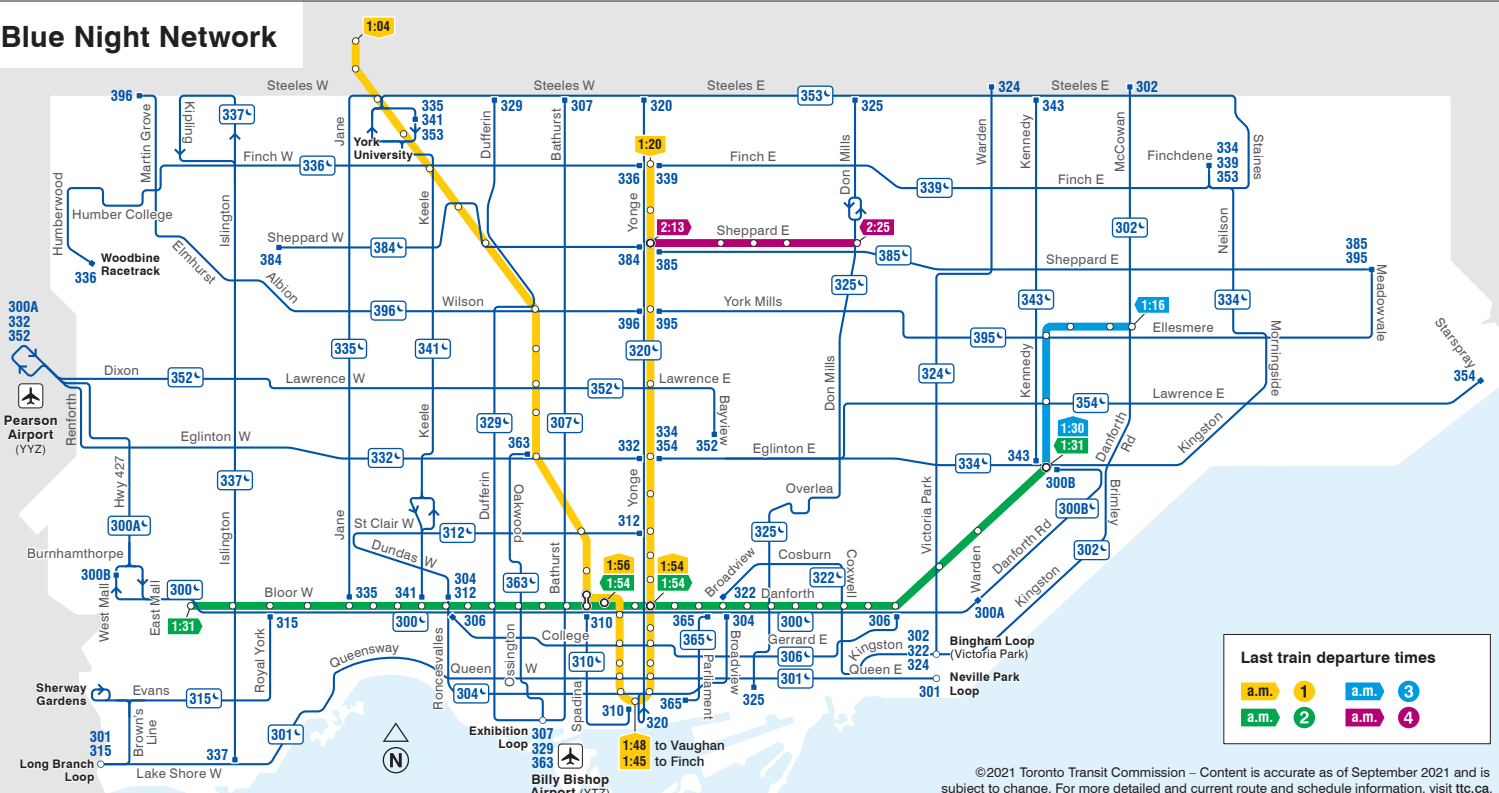

System Map

Transit partners

GO Transit
1-888-GO-TURN-GO
gotransit.com

York Region Transit
1-866-MOVE-YRT
yrt.ca

MiWay
905-615-INFO
miway.ca

Brampton Transit
905-874-2999
bramptontransit.com

Durham Region Transit
1-866-247-0055
durhamregiontransit.com